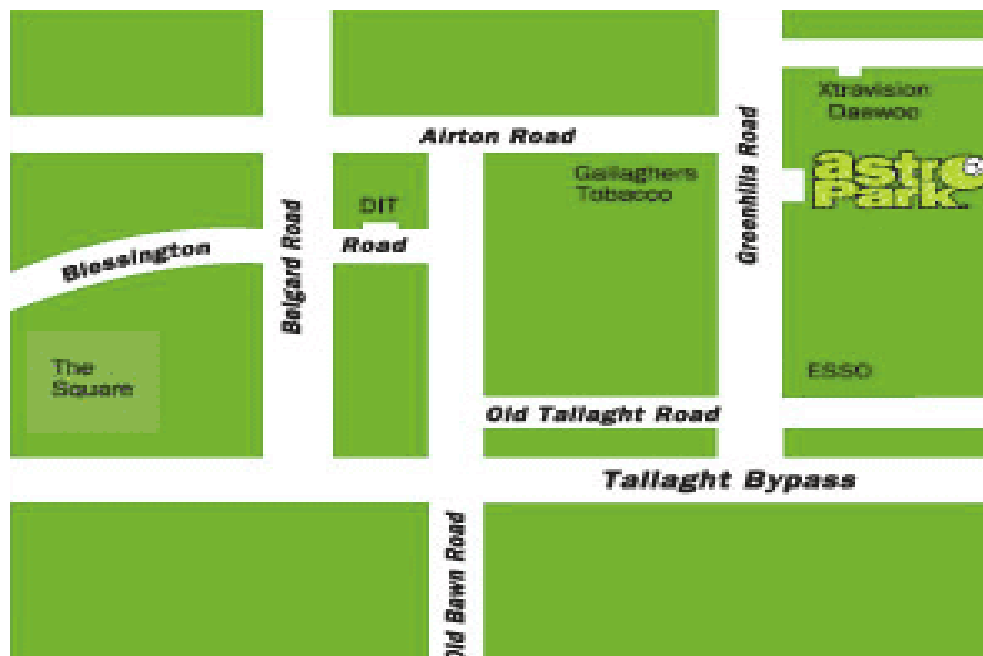

Tallaght Astro park location map