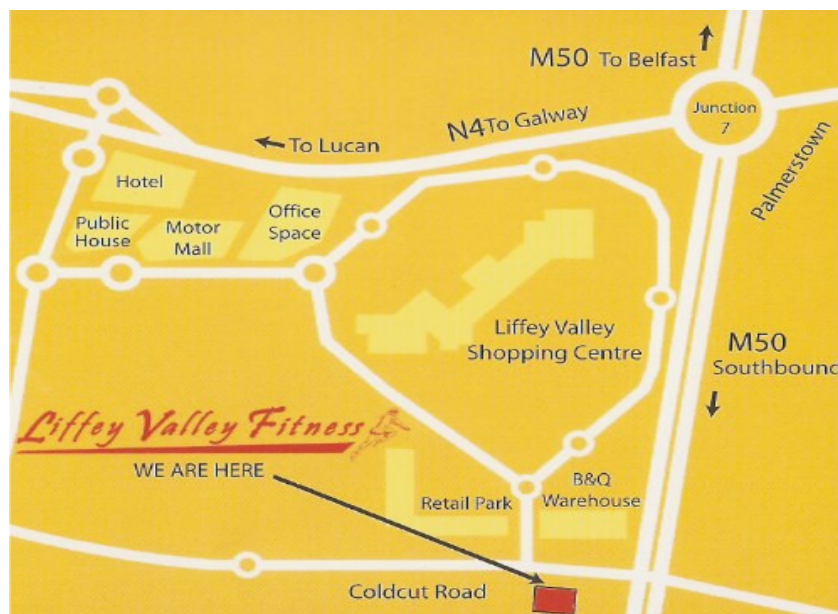

<- Liffey Valley Fitness

Location Map