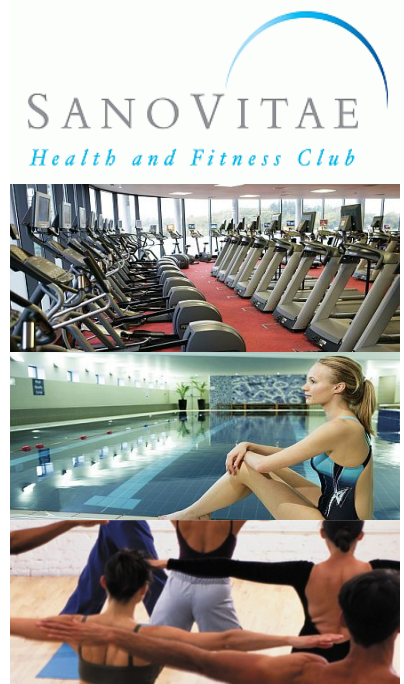

## Sano Vitae Fitness

Sano Vitae Health & Fitness Club, based in the Clarion Hotel, Liffey Valley is offering a **3 month membership** deal for

**€99** (normal cost is €195).

This offer allows the user to avail of all the facilities in the Centre, from 10am-3pm, Monday to Friday. Facilities include 20m pool, sauna, steam room and gym and Free car parking for up to 3 hours.

**Contact:** Noelle Griffin,

**Tel.** 6258080,

**EMAIL** ngriffin@sanovitae.com

2010

**Great Reasons to be a Sanovitae Member**

 <b>1</b> Friendly Staff that know your name <b>2</b> 20m Heated Ozone Pool, Sauna, Steam Room <b>3</b> 100 pieces of gym equipment  <b>4</b> Personalised Programme – 6 wk re-assessment <b>5</b> 20+ Free Classes weekly	<b>6</b> Personal Trainer Matt Corbett from PHI <b>7</b> BodyPump and BodyBalance <b>8</b> 10% off food in Kudos and Sinergie <b>9</b> Swimming Lessons available <b>10</b> Complimentary Car Parking (3hrs)	 Clarion Hotel Liffey Valley Tel: 01 6258080
--	--	--