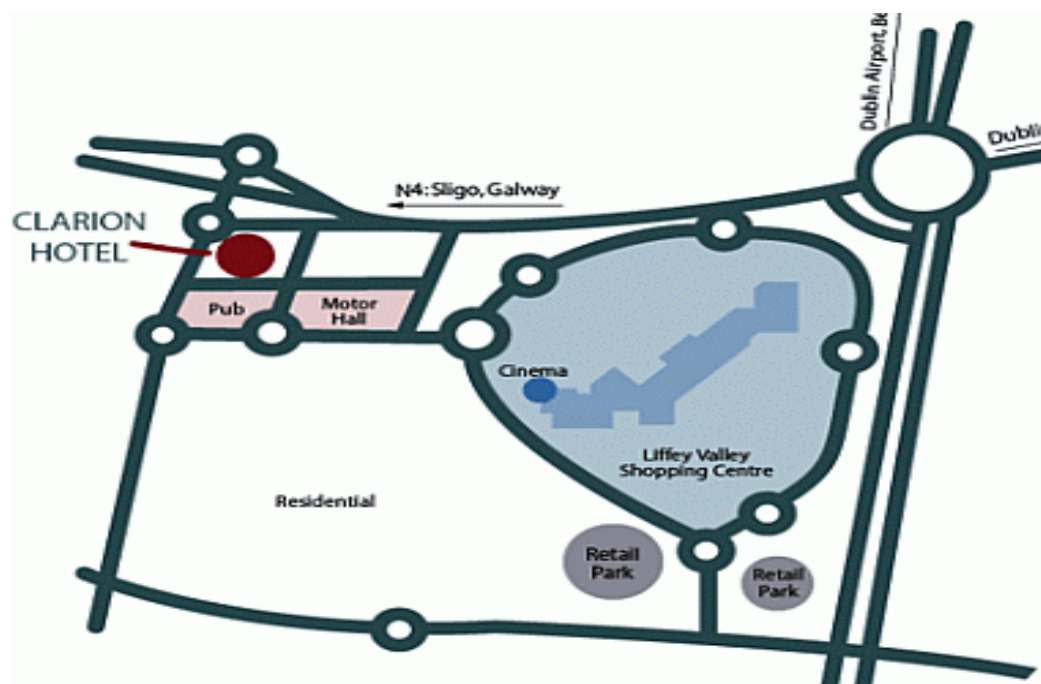

## Sano Vitae Fitness

Sano Vitae Health & Fitness Club, based in the Clarion Hotel, Liffey Valley is offering a **3 month membership** deal for

**€99** (normal cost is €195).

This offer allows the user to avail of all the facilities in the Centre, from 10am-3pm, Monday to Friday. Facilities include 20m pool, sauna, steam room and gym and Free car parking for up to 3 hours.

*Sano Vitae Fitness Location Map*