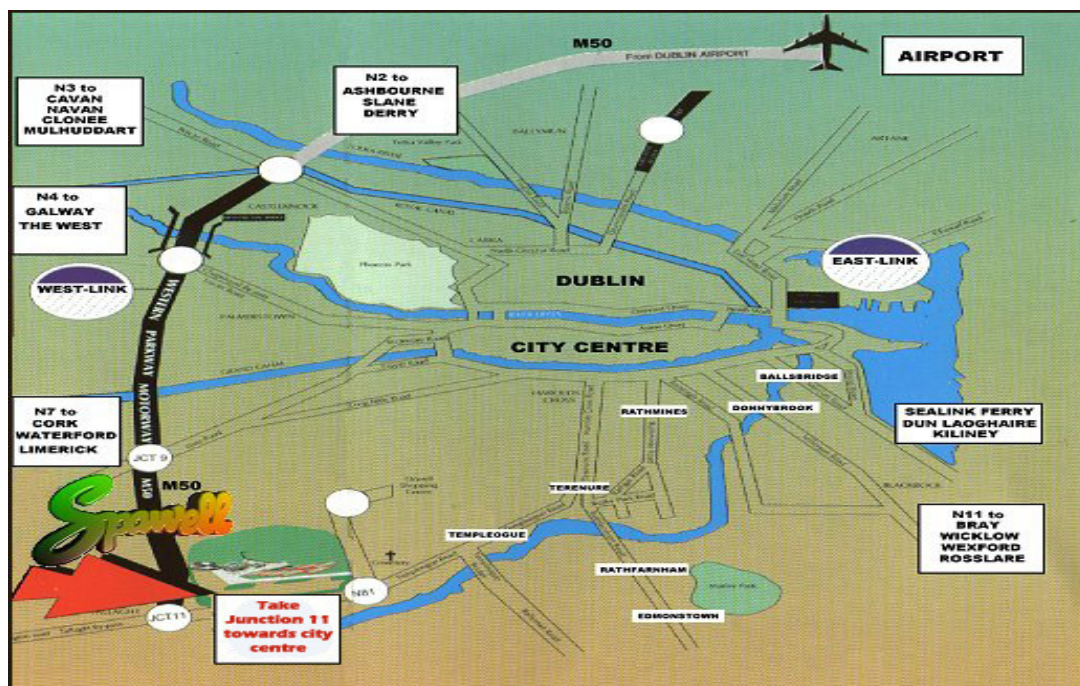

Spawell Leisure Centre

Conveniently located just off junction 11 of the M50 motorway (direction Templeogue), Spawell golf centre offers both amateur and professional golfers alike an excellent range of activities and services with a 48 bay driving range, par 3 golf course and pro shop in one complex, complete with full bar and restaurant facilities. In addition to catering for all types of golfers we also offer soccer, tennis, badminton, squash; and snooker facilities.

Our Offers:

Golf: Pitch & Putt - **€5 per round**

(balls & club rental if needed are additional)

driving range - **€6** (including bucket of balls)

from 9am - 5pm, Monday - Friday

Squash: €10 per hour per court. Saturday & Sunday rate only,
(normal rate €15)

Indoor Soccer: Wednesday - Sunday, 9am - 4pm €45 p.h.

(normal price €60 p.h.)

Contact: Eddie Nelson

Tel: 01 490 7990.

Website: www.spawell.ie

Spawell Leisure Centre Location map