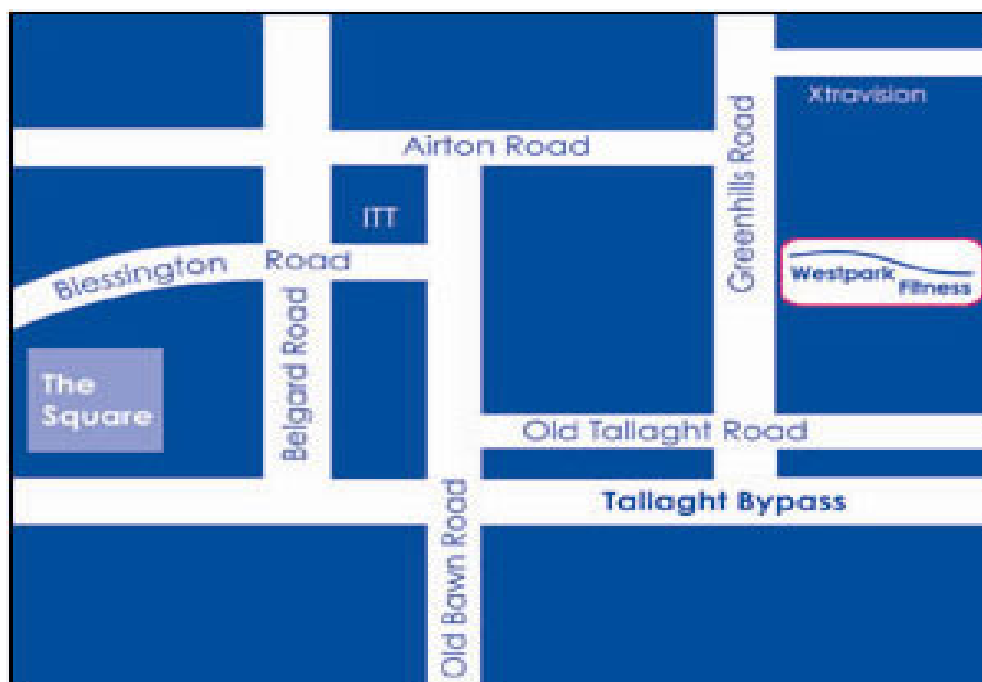

**FOR DETAILS ON HOW TO GET STARTED CALL OUR MEMBERSHIP TEAM NOW ON 4626911 OR CALL IN FOR A LOOK AROUND. (TERMS AND CONDITIONS APPLY)**

*Westpark fitness location map*